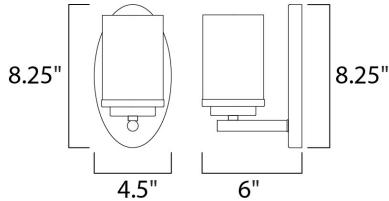

MEASUREMENTS

- DIMENSION : 4.5" W x 8.25" H x 6" Ext
- BACK PLATE : 4.1" HCO
- CANOPY : 4.5" W x 0.79" H x 8.25" L
- HANGING WEIGHT : 1.21 lb

LAMPING

- INPUT VOLTAGE : 120V
- BULB : 1 x 60W Incandescent E26 Medium , 60W Total
- BULB INCLUDED : (Not Included)
- DIMMABLE :
- LIGHTING_DIRECTION : Omni